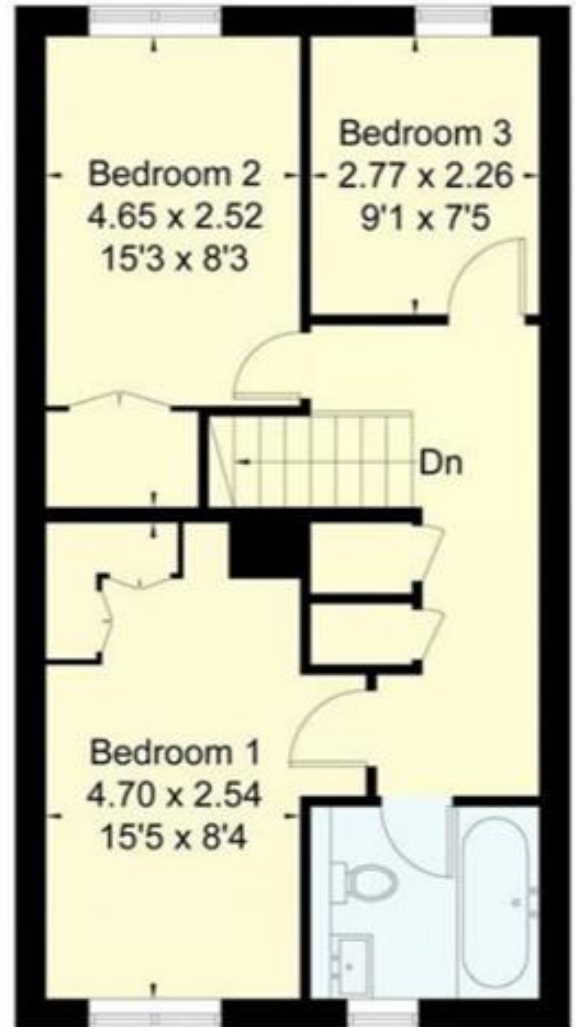

Second Floor

Third Floor

Approx Gross Internal Area 936 Sq. Ft/86.95 Sq. M

This plan is not to scale and must be used as layout guidance only. All measurements and areas are approximate and should not be relied upon to provide accurate information. This plan must not be relied upon when making property valuations, design considerations or any other such relevant decisions. We accept no responsibility or liability (whether in contract, tort or otherwise) in relation to any loss whatsoever arising from or in connection with any use of this plan or the adequacy, accuracy or completeness of it or any information within it.